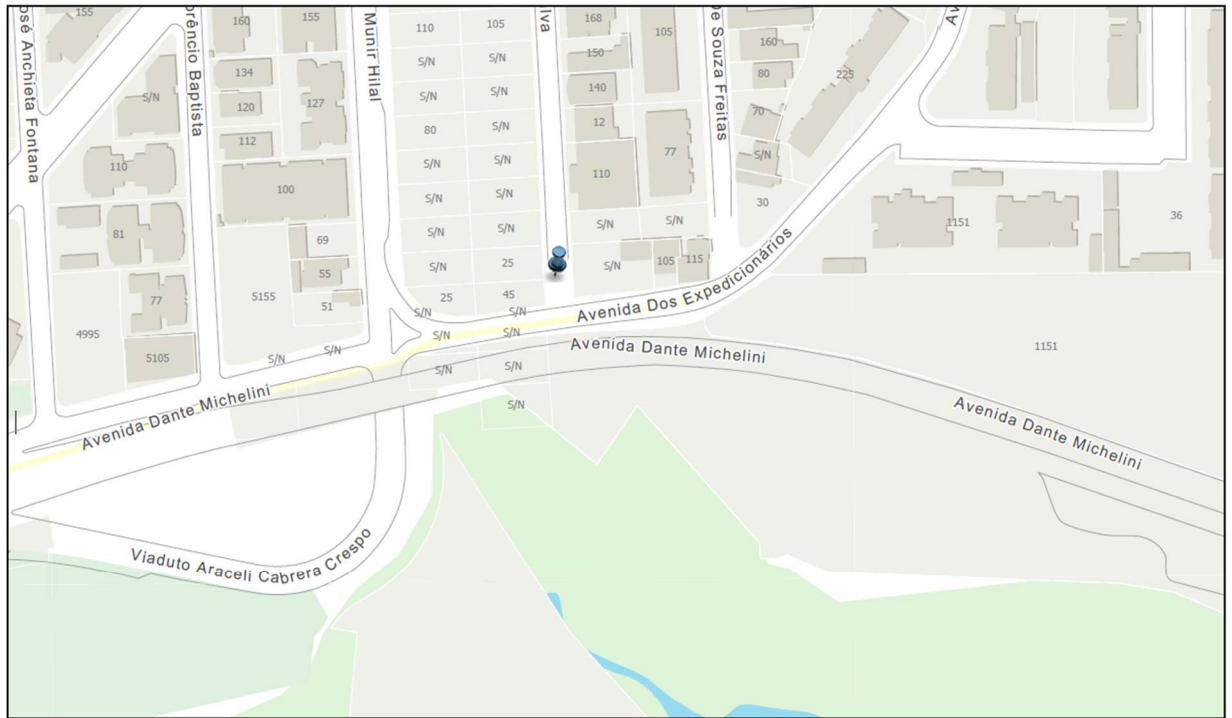

Anexo

Geoweb Vitória

05/03/2026, 12:02:30

Override 1

Lote

World_Hillshade